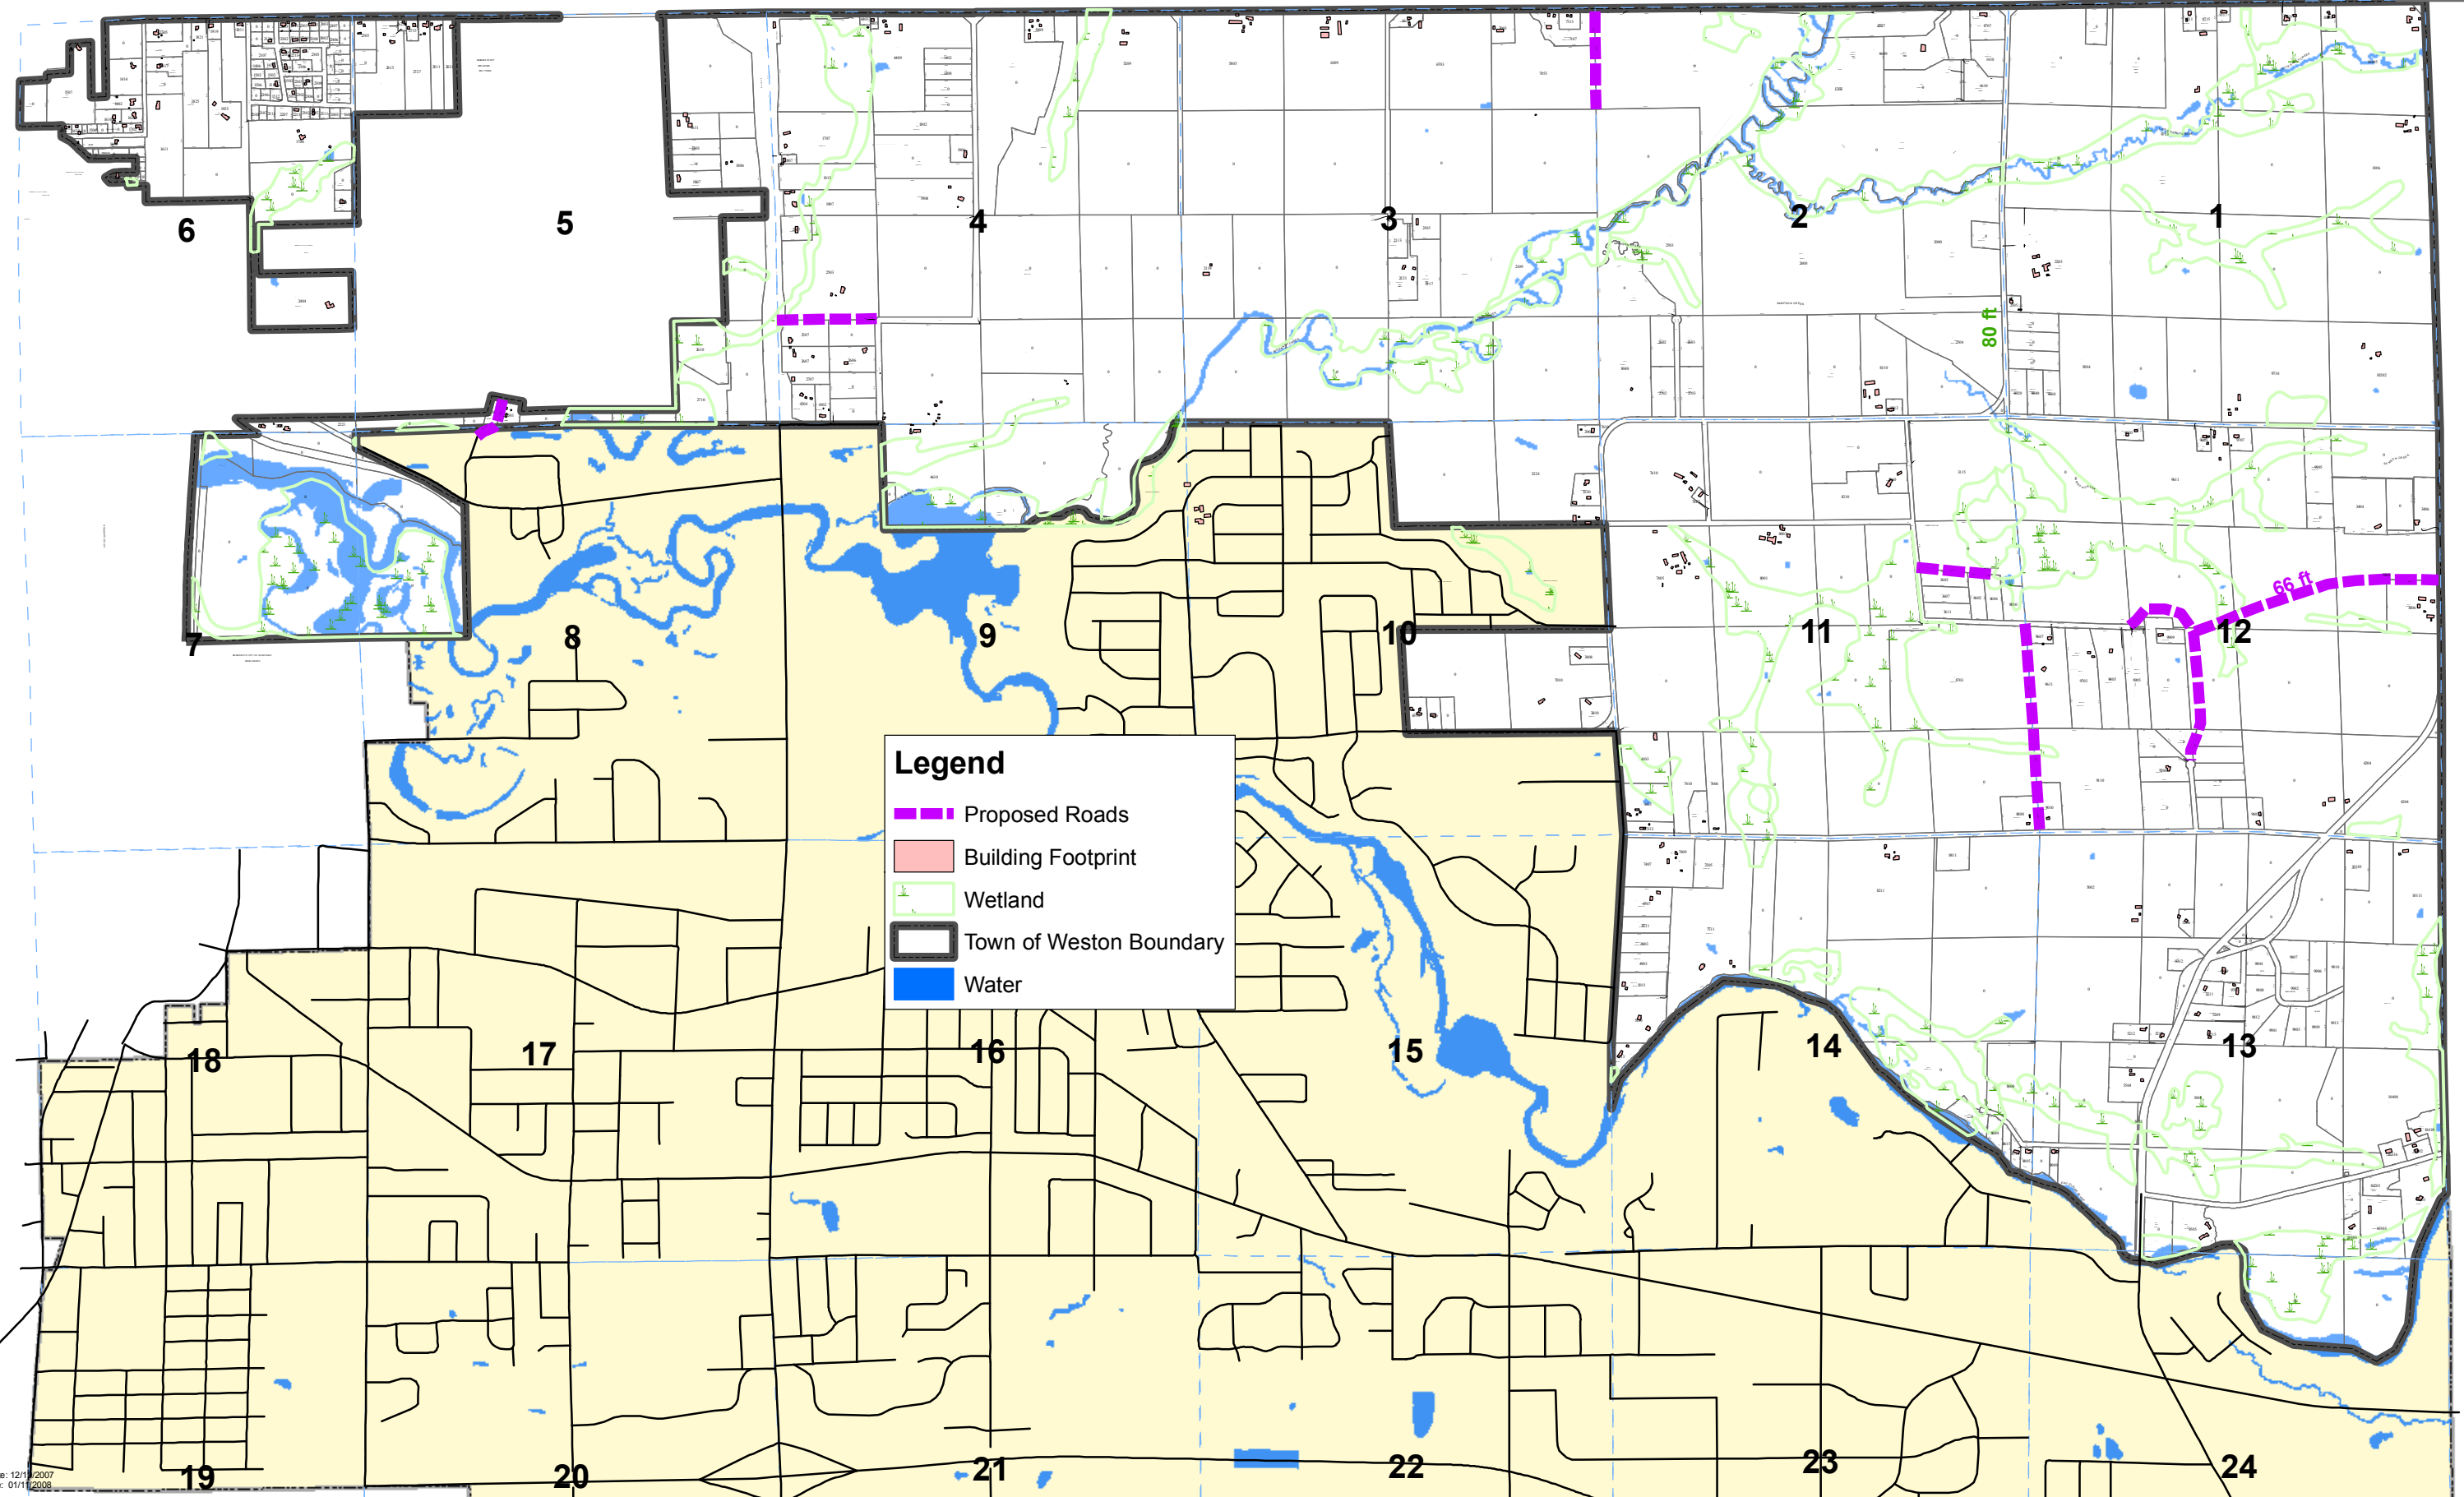

TOWN OF WESTON OFFICIAL STREET MAP

Map Date : 01/21/08

Legend

- Proposed Roads
- Building Footprint
- Wetland
- Town of Weston Boundary
- Water