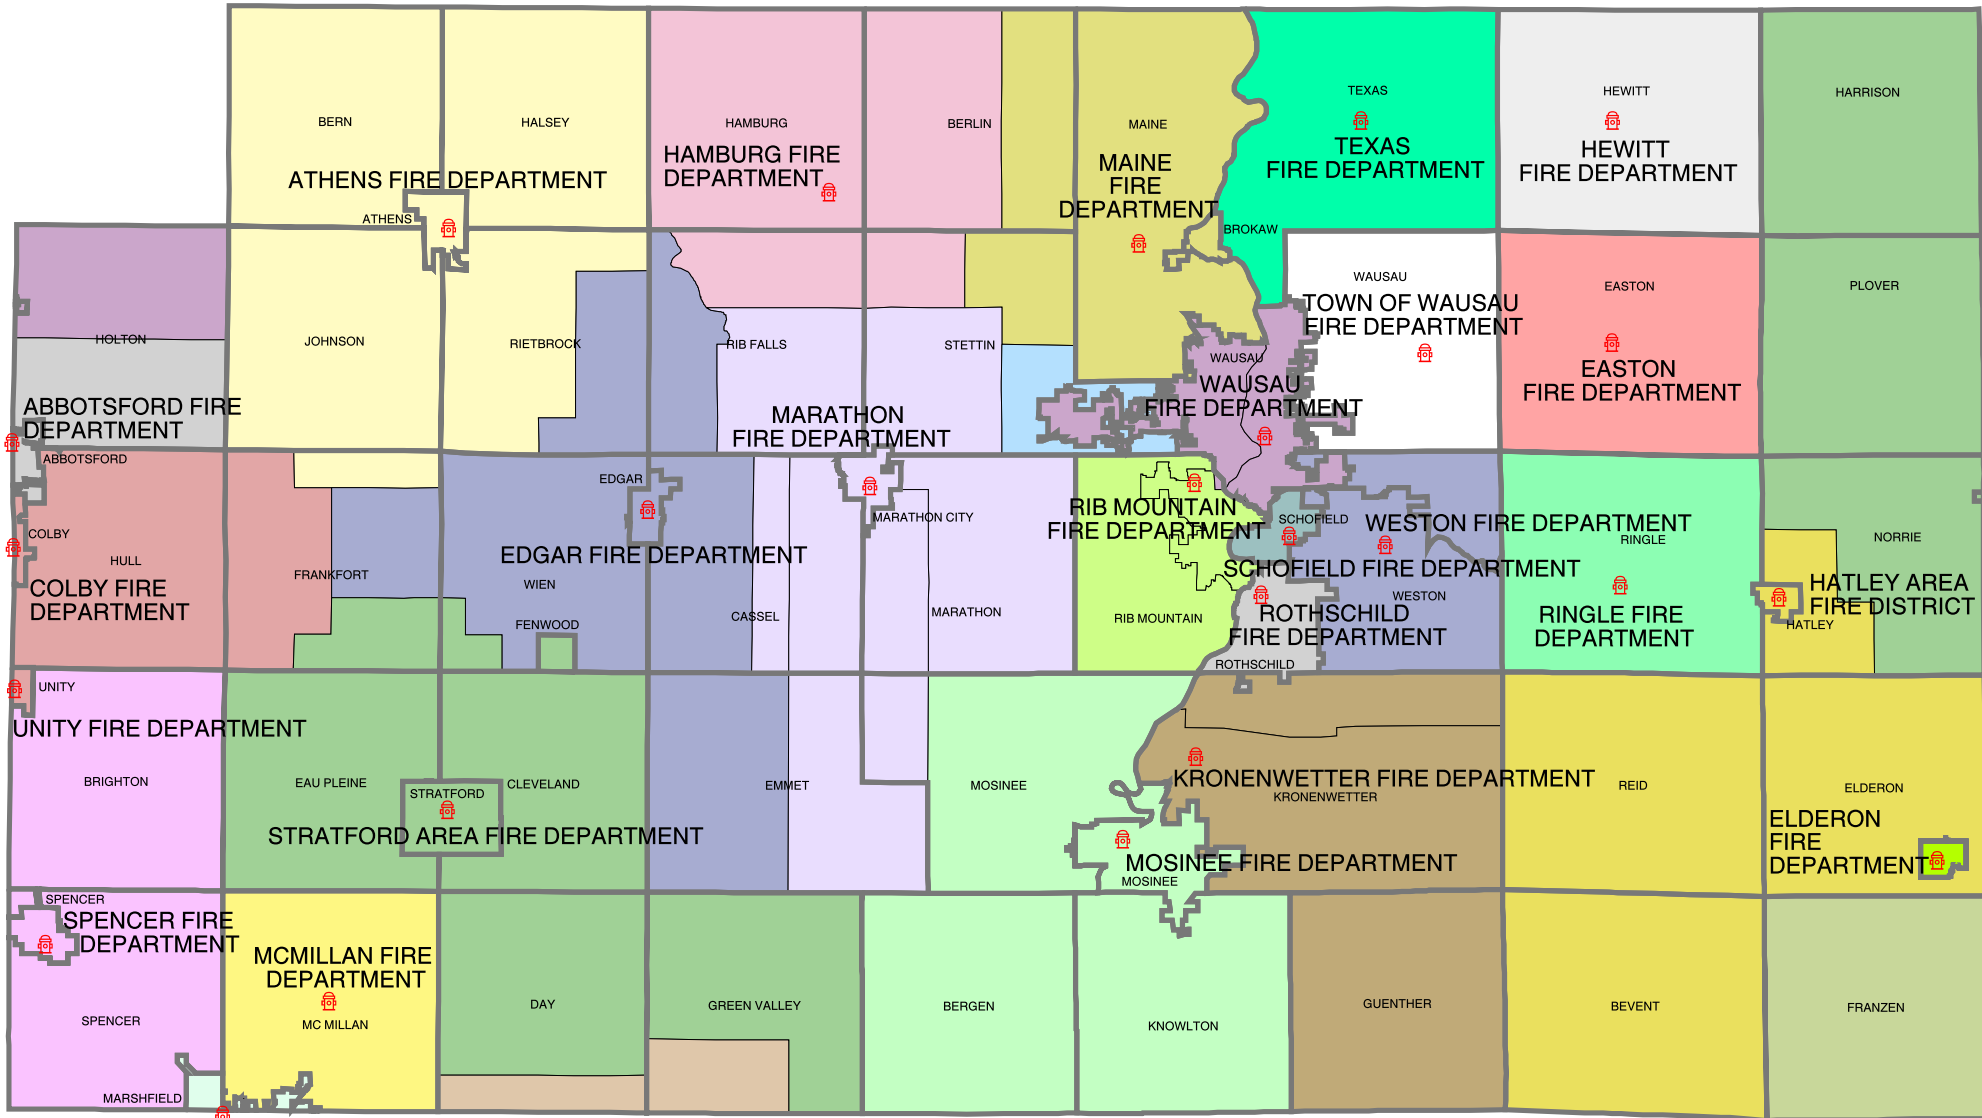

# FIRE DEPARTMENTS & SERVICE AREAS

Fire Department  
 Municipal Boundary

**Fire Service Districts**

	ABBOTSFORD		MARATHON
	ATHENS		MARSHFIELD
	AUBURNDALE		MOSINEE
	BIRNAMWOOD		MOSINEE
	COLBY		RIB MOUNTAIN
	DORCHESTER		RINGLE
	EASTON		ROTHSCHILD
	ELDERON		SCHOFIELD
	FAMILY		SPENCER
	HAMBURG		STRATFORD
	HEWITT		WASAU
	KRONENWETTER		WASAU (town)
	MAINE		WESTON
	MAINE/RIB MTN		WITTENBERG

Map Developed by Marathon County CPZ & GIS 2005

Figure 9-3