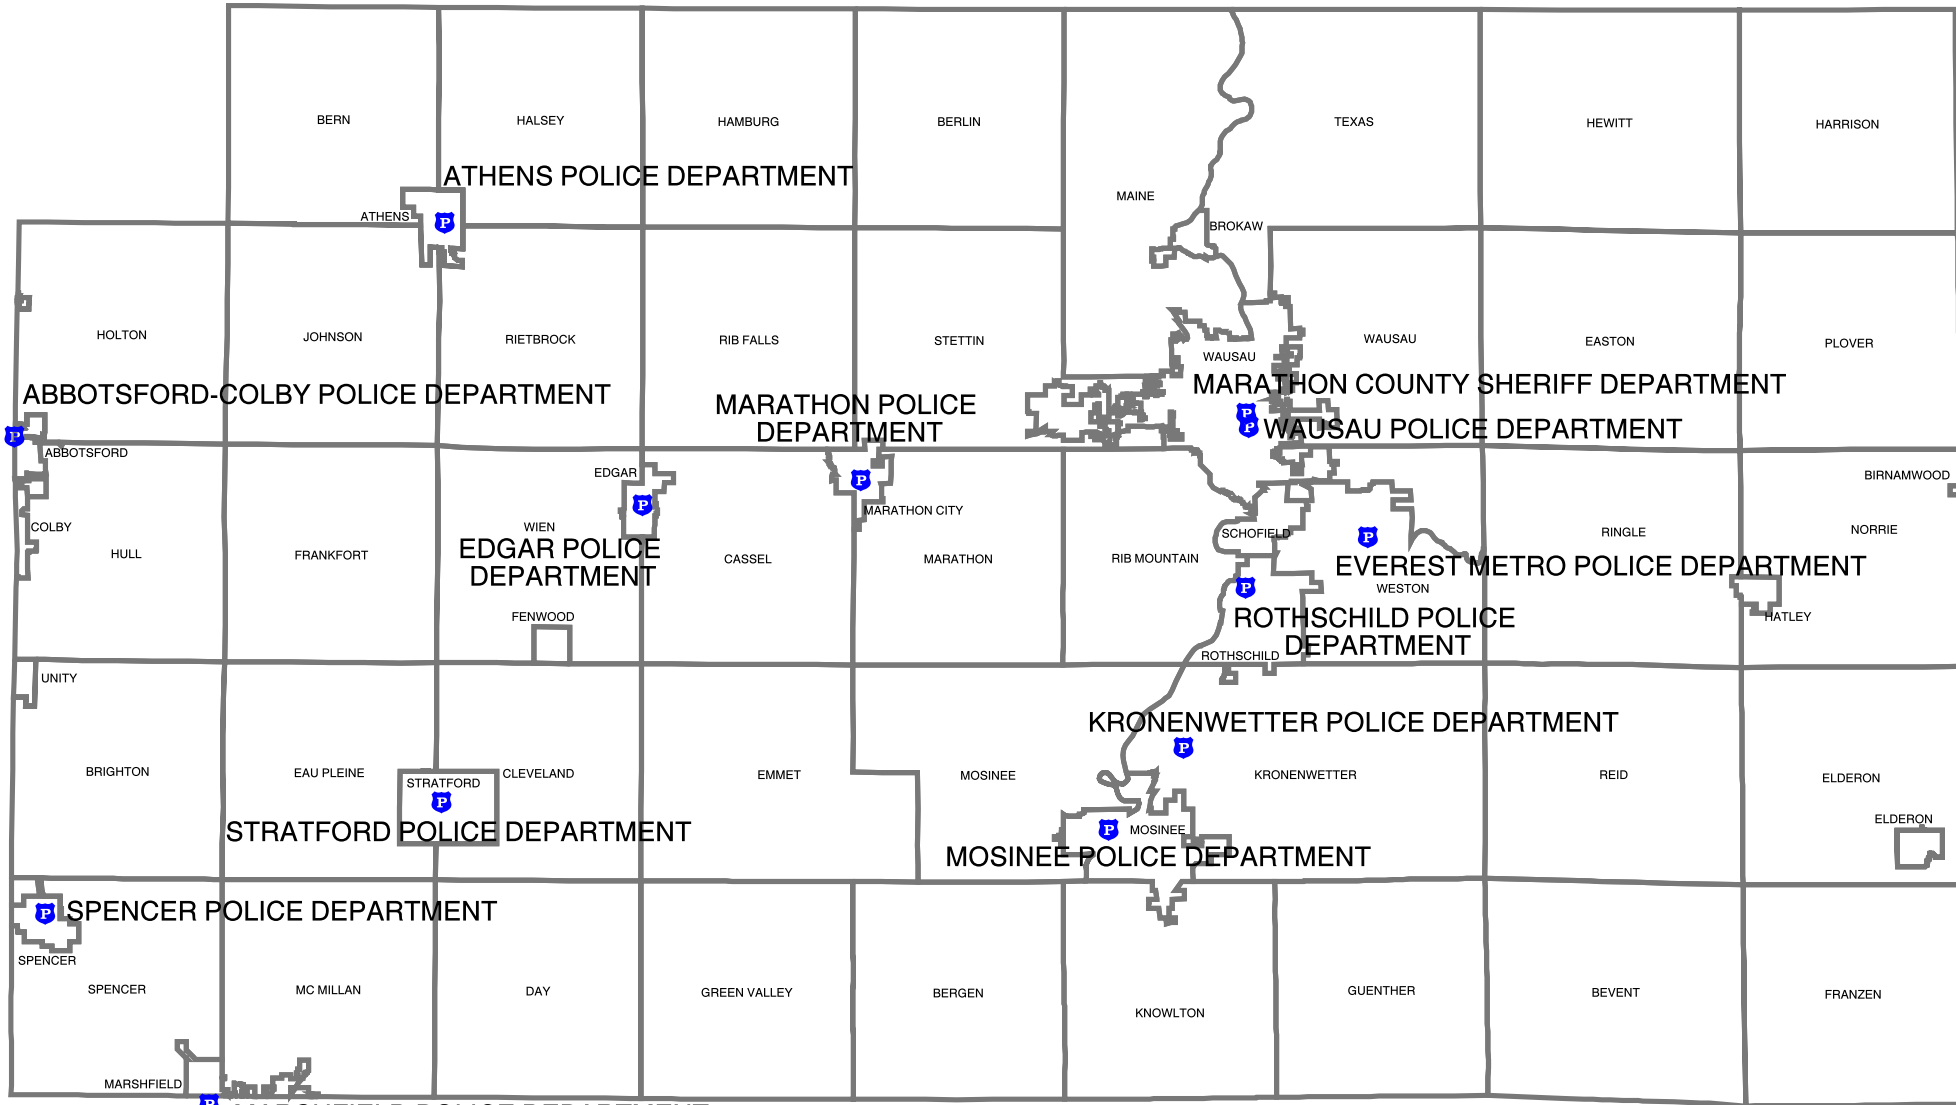

MARATHON COUNTY LAW ENFORCEMENT

 Police Department
 Municipal Boundary