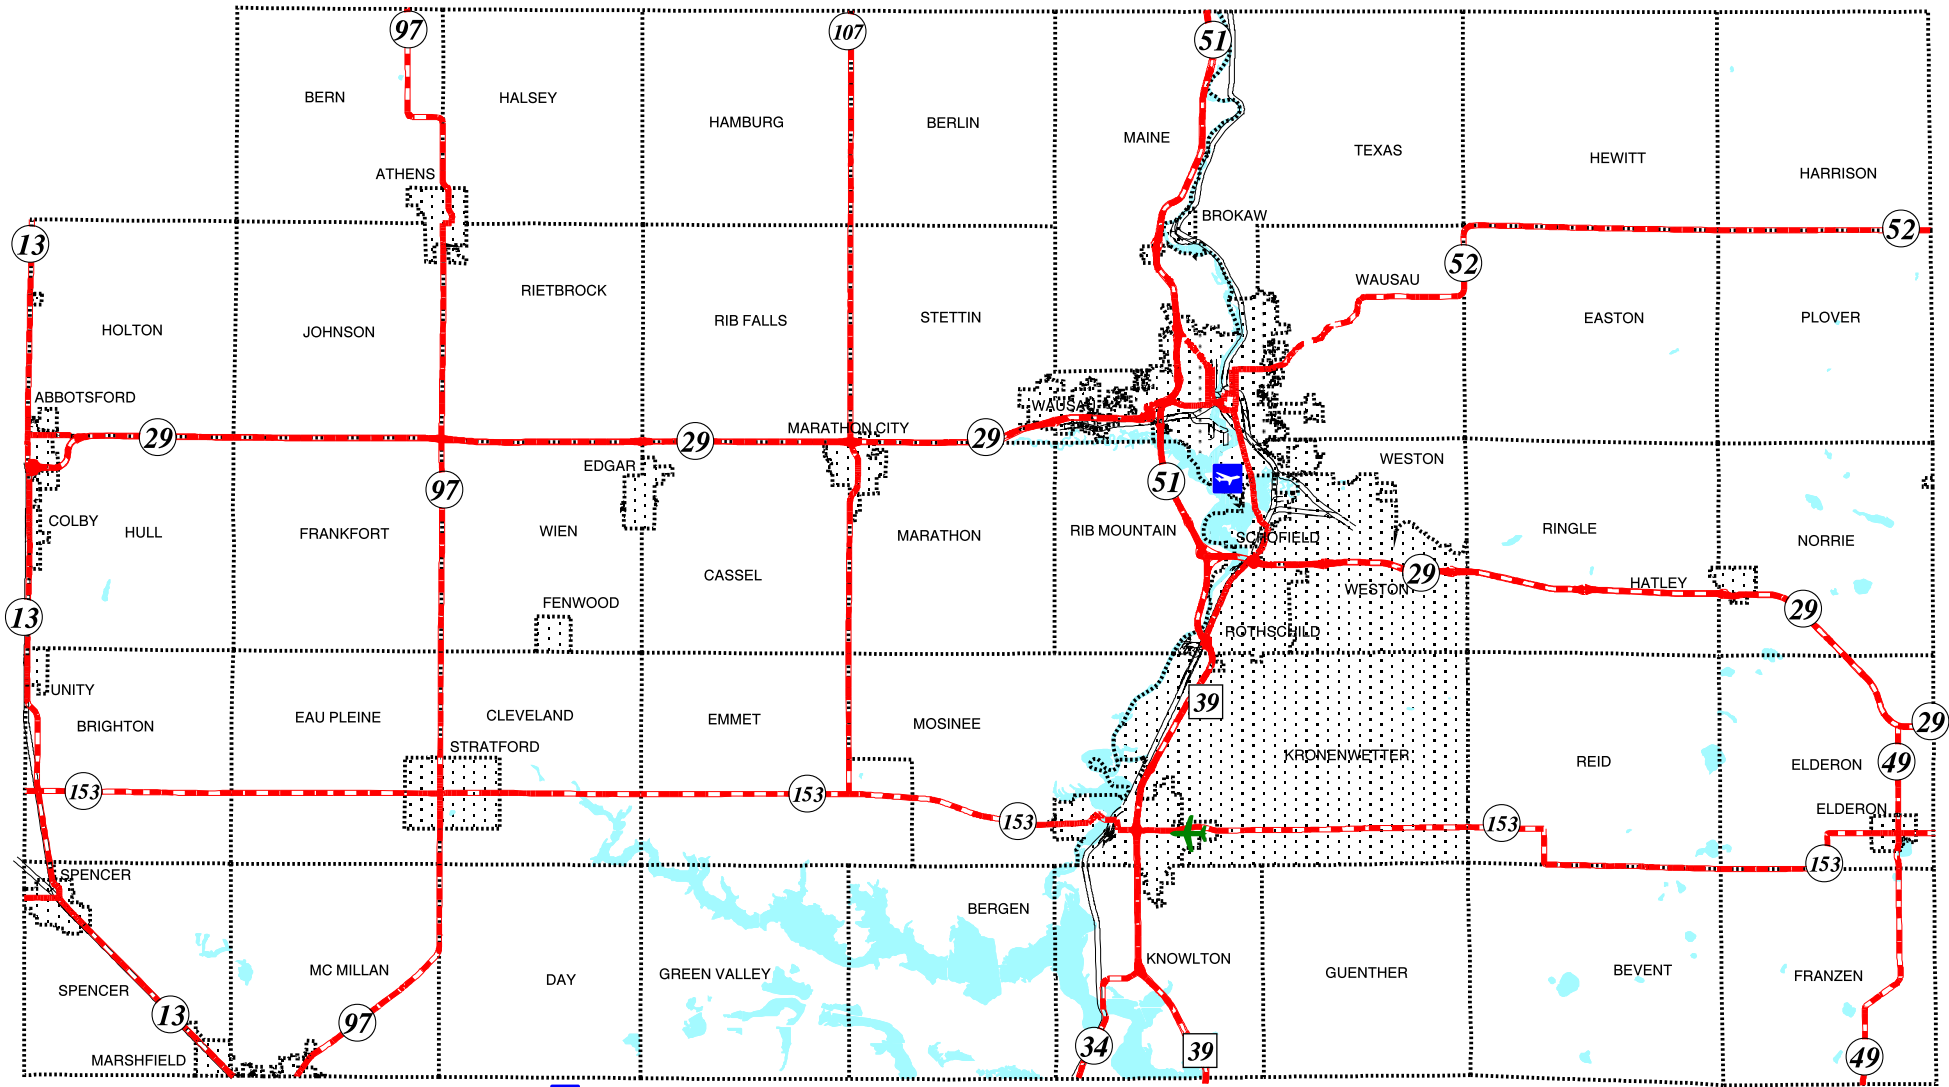

MARATHON COUNTY REGIONAL TRANSPORTATION

-  Wausau City Airport
-  Central Wisconsin Airport (Mosinee)
-  State & Us Highways
-  Railroads (Active)
-  Municipal Boundary
-  Water Features
-  Incorporated Municipality

Figure 5-5